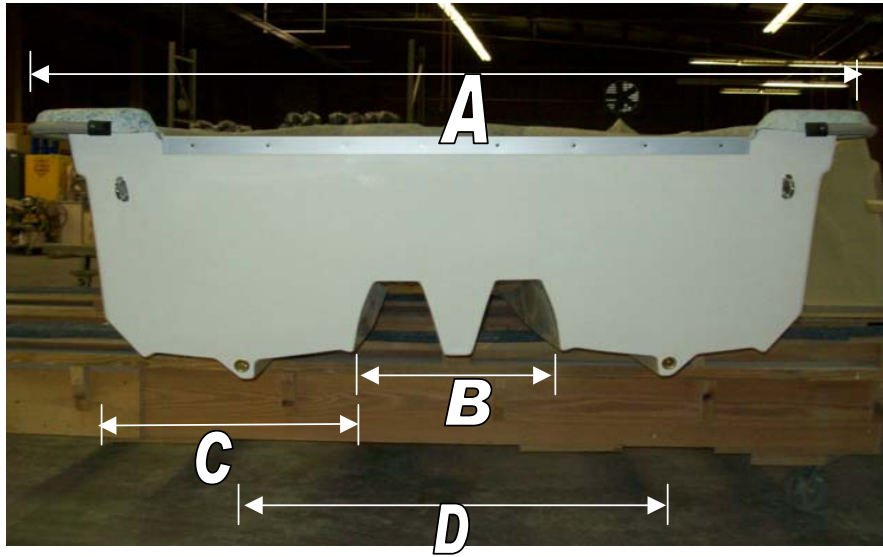

## Trailer Specifications

	Model 18CC	Model 23CC	Model 23DC	Model 23SC
<b>A</b>	8'1"	8' 6"	8' 6"	8' 6"
<b>B</b>	28.5"	24.75"	24.75"	24.75"
<b>C</b>	24.5"	34.75"	34.75"	34.75"
<b>D</b>	54"	59 5/8"	59 5/8"	59 5/8"
<b>E</b>	33"			
<b>F</b>	44"			
<b>G</b>	18'2"	22' 7"	22' 7"	22' 7"